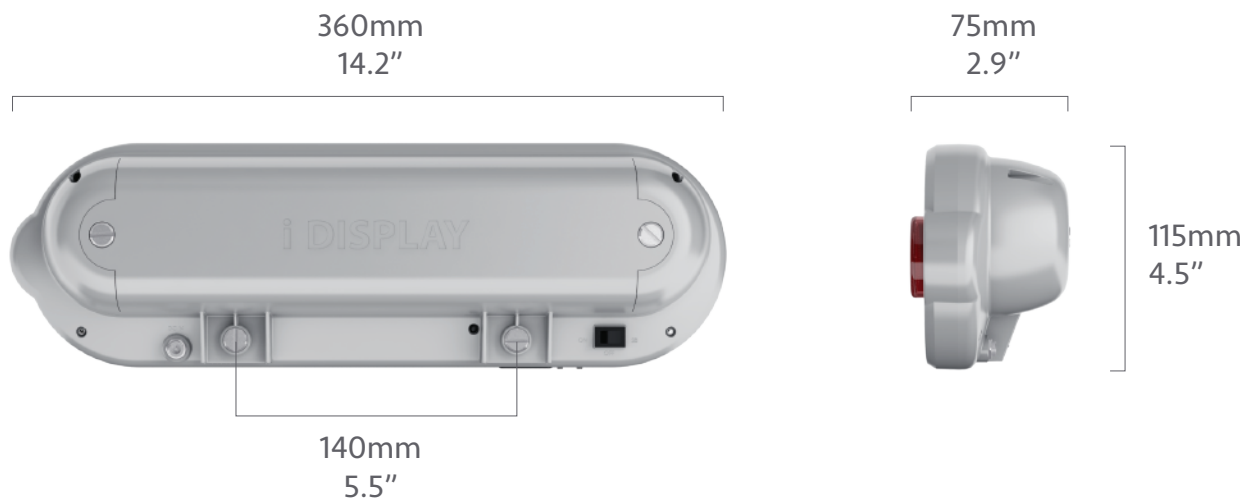

iDISPLAY™ iSHELF 2 UID0025

BUILT FOR
COMMERCIAL USE

The iSHELF 2 is a battery operated, 7" interactive digital shelf display with proven capability to increase sales. With its attention attracting features, branding capabilities, small form factor and minimal logistical requirements the iSHELF 2 is a cost effective, powerful promotional and educational tool.

For more information about iDISPLAY iSHELF 2 please visit our website: www.outform.com/idisplay

Panel Information	Screen Size	7"
	Resolution	800 x 480
	Brightness	250cd/m ²
	Contrast Ratio	500:1
	Aspect Ratio	16:9
	Active Area size(W x H)	154.08mm x 85.92mm
	Viewing Angle	50°/70°/70°/70°
Hardware	Internal Memory	1 GB
Video/Images	Supported Formats	Video - Divx4 / Divx5 / XVID / MJPEG Images - JPG, BMP
	Playback Software	ON Mode - Built-in Software allows easy setup of a Playlist of videos and/or stills which can be looped infinitely without any additional software. SB Mode - Playing a selected video after pressing the Flashing button.
Audio	Speakers	Built in 2x1.5W stereo speakers
General information	Color	Silver/Red/Black and optional customized colouring
	I/O ports	1x USB 2.0 Port with type A connector
	Power Supply	Wall mount PSU with 100-240V AC Input, and 5V DC @ 1.5A output. Optional 8 x D-cell batteries.
	Power Consumption	5W Max
	Operation Temperature	0° to 40°c
	Relative Humidity	40% to 70%
	Certifications	ROHS, FCC and CE Compliant
Dimensions	Size (W x D x H)	360mm x 115mm x 75mm
	Weight	850g
	Product Carton Size	482mm x 156mm x 118mm
	Master Carton Size	612mm x 495mm x 340mm
	Master Carton Weight	18.5kg
	Units per Master Carton	10